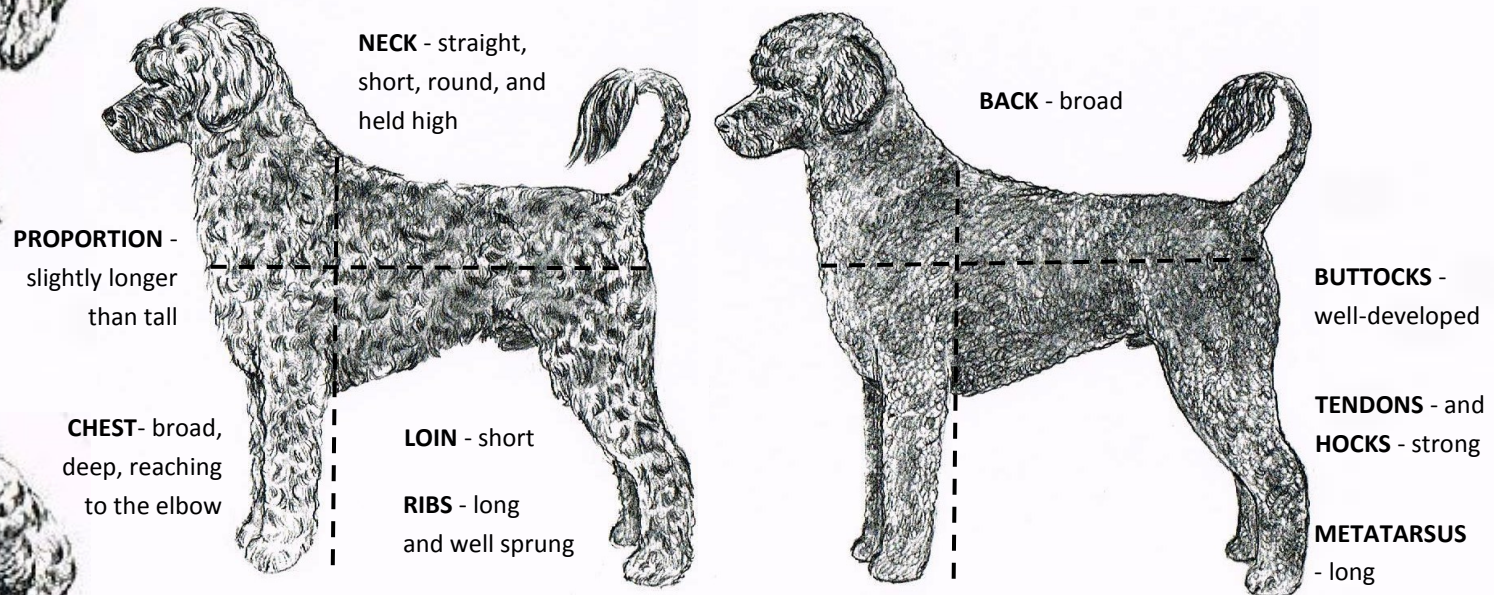

PORTUGUESE WATER DOG VISUALIZATION - RETRIEVER CLIP (curly and wavy coats)

INTELLIGENT • SPIRITED • STRONG • SUBSTANTIAL • MUSCULAR • POWERFUL • ROBUST • SOLIDLY BUILT

TEMPERAMENT — *spirited, self-willed, brave, exceptional intelligent, and loyal*

HEAD - LARGE, exceptional breadth of topskull

EARS - set well above the line of the eye

EYES - set well apart and a bit obliquely

MUZZLE - substantial

EXPRESSION - steady, penetrating, and attentive

**Wavy Coat
RETRIEVER Clip**

**Curly Coat
RETRIEVER Clip**

TWO COATS - Wavy and Curly

NECK - straight, short, round, and held high

PROPORTION - slightly longer than tall

CHEST - broad, deep, reaching to the elbow

LOIN - short

RIBS - long and well sprung

BACK - broad

BUTTOCKS - well-developed

TENDONS - and **HOCKS** - strong

METATARSUS - long

LEGS - when viewed from rear are parallel to each other, straight, and very strongly muscled.

TAIL - thick at base and tapering, set on slightly below the line of the back. Should not reach below the hock. Held in a ring when dog is attentive.