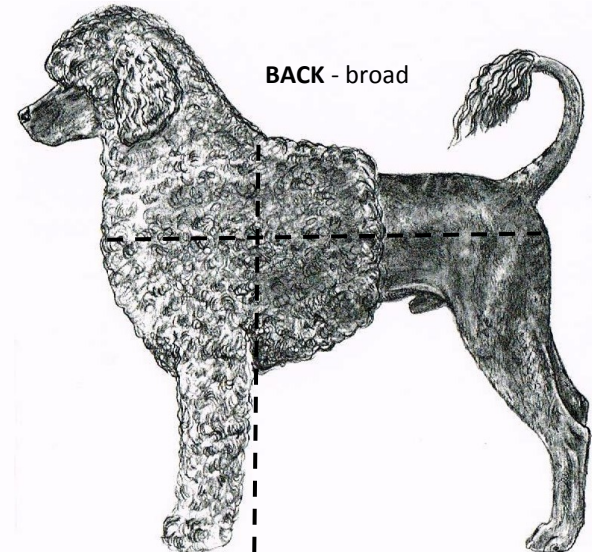

PORTUGUESE WATER DOG VISUALIZATION - LION CLIP (curly and wavy coats)

INTELLIGENT • SPIRITED • STRONG • SUBSTANTIAL • MUSCULAR • POWERFUL • ROBUST • SOLIDLY BUILT

TEMPERAMENT — *spirited, self-willed, brave, exceptional intelligent, and loyal*

HEAD - LARGE, exceptional breadth of topskull

EARS - set well above the line of the eye

EYES - set well apart and a bit obliquely

MUZZLE - substantial

EXPRESSION - steady, penetrating, and attentive

**Wavy Coat
LION Clip**

**Curly Coat
LION Clip**

PROPORTION - slightly longer than tall

CHEST - broad, deep, reaching to the elbow

NECK - straight, short, round, and held high

LOIN - short

RIBS - long and well sprung

LEGS - when viewed from rear are parallel to each other, straight, and very strongly muscled.

**Wavy Coat
LION Clip**

TWO COATS - Wavy and Curly

BACK - broad

BUTTOCKS - well-developed

TENDONS - and **HOCKS** - strong

METATARSUS - long

**Curly Coat
LION Clip**