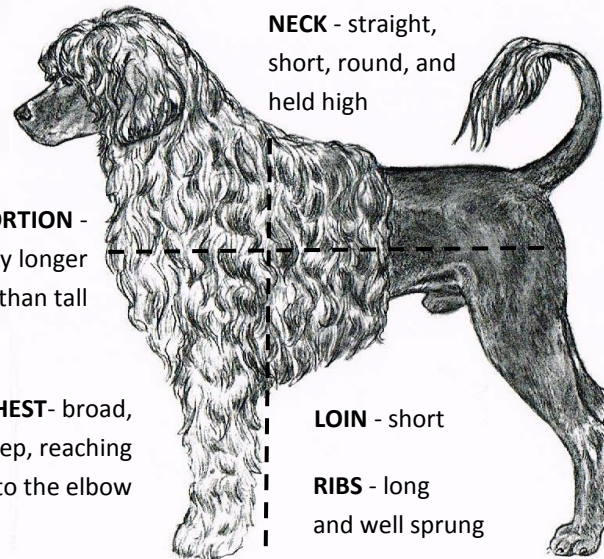

PORTUGUESE WATER DOG VISUALIZATION - LION CLIP (curly and wavy coats)

INTELLIGENT • SPIRITED • STRONG • SUBSTANTIAL • MUSCULAR • POWERFUL • ROBUST • SOLIDLY BUILT

TEMPERAMENT — *spirited, self-willed, brave, exceptional intelligent, and loyal*

HEAD - LARGE, exceptional breadth of topskull

EARS - set well above the line of the eye

EYES - set well apart and a bit obliquely

MUZZLE - substantial

EXPRESSION - steady, penetrating, and attentive

**Wavy Coat
LION Clip**

**Curly Coat
LION Clip**

PROPORTION - slightly longer than tall

CHEST - broad, deep, reaching to the elbow

NECK - straight, short, round, and held high

LOIN - short

RIBS - long and well sprung

LEGS - when viewed from rear are parallel to each other, straight, and very strongly muscled.

**Wavy Coat
LION Clip**

TWO COATS - Wavy and Curly

BACK - broad

BUTTOCKS - well-developed

TENDONS - and **HOCKS** - strong

METATARSUS - long

**Curly Coat
LION Clip**